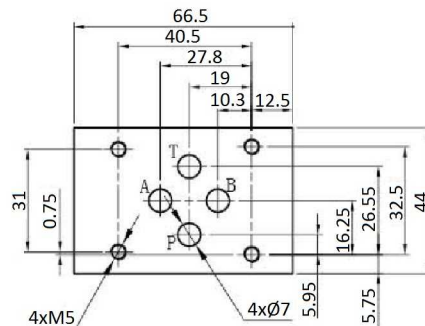

Solenoid valves

Solenoid valve NG6 with lever

Solenoid valve NG6 with lever - Spool n°3

Page: 1/1

Part n°	Size	Voltage (V)	Max. flow (l/min)	Max. Press. (bar)
KVNG6EM-3-12CC H	NG-6	12 VDC	60	315
KVNG6EM-3-24CC H	NG-6	24 VDC	60	315
KVNG6EM-3-110CA H	NG-6	110 VAC	60	315
KVNG6EM-3-220CA H	NG-6	220 VAC	60	315