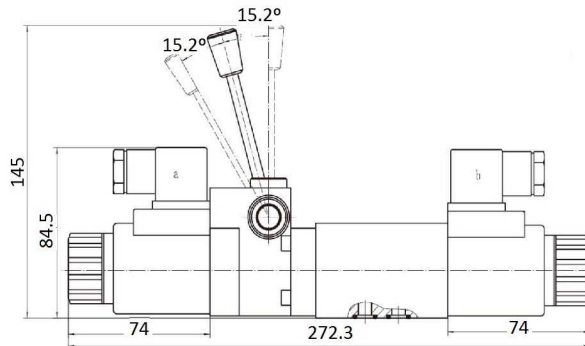

Solenoid valves

Solenoid valve NG6 with lever

Solenoid valve NG6 with lever - Spool n°3

Page: 1/1

Part n°	Size	Voltage (V)	Max. flow (l/min)	Max. Press. (bar)
KVNG6EM-3-12CC H	NG-6	12 VDC	60	315
KVNG6EM-3-24CC H	NG-6	24 VDC	60	315
KVNG6EM-3-110CA H	NG-6	110 VAC	60	315
KVNG6EM-3-220CA H	NG-6	220 VAC	60	315