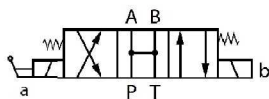

Solenoid valves

Solenoid valve NG6 with lever

Solenoid valve NG6 with lever - Spool n°3

Page: 1/1

Part n°	Size	Voltage (V)	Max. flow (l/min)	Max. Press. (bar)
KVNG6EM-3-12CC H	NG-6	12 VDC	60	315
KVNG6EM-3-24CC H	NG-6	24 VDC	60	315
KVNG6EM-3-110CA H	NG-6	110 VAC	60	315
KVNG6EM-3-220CA H	NG-6	220 VAC	60	315