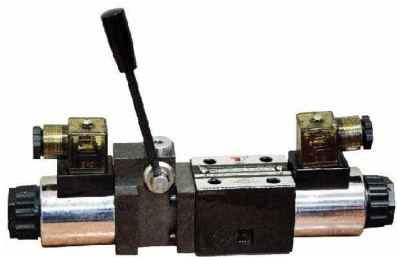

Solenoid valves

Solenoid valve NG6 with lever

Solenoid valve NG6 with lever - Spool n°3

Page: 1/1

Part n°	Size	Voltage (V)	Max. flow (l/min)	Max. Press. (bar)
KVNG6EM-3-12CC H	NG-6	12 VDC	60	315
KVNG6EM-3-24CC H	NG-6	24 VDC	60	315
KVNG6EM-3-110CA H	NG-6	110 VAC	60	315
KVNG6EM-3-220CA H	NG-6	220 VAC	60	315